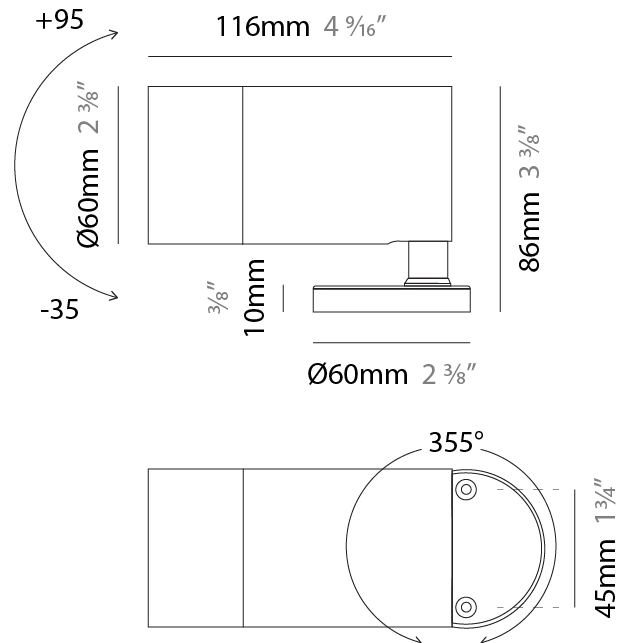

GENERAL

Series: Vario
Subseries: Vario 60
Brand: Unonovesette
Division: Exterior
Mounting Type: Surface
Mounting Location: Above Ground
Subcategory: Flood

PHYSICAL

Shape: Cylinder
Diameter (mm): 60
Diameter (in): 2 3/8
Height (mm): 116
Height (in): 4 9/16
Light Distribution: Adjustable / Direct
Weight (kg): 0.5
Weight (lbs): 1.102
Installation Requirement: Surface mounted / Spike / Tree strap
Diffuser: Extra clear tempered / Frosted glass 6mm
Fixture Finish: ANA / ANB / ASB / PSB
Fixture Material: Machined Anticorodal Aluminium
Cable Details: 350mm NS20N PCP 2x0.5 mm2

ELECTRICAL

Lamp Type: LED
Input Wattage (W): 10.2
Total Output Wattage (W): 9
Dimming: Non-Dimmable / 0-10V Dimming
Driver Included: No
Driver Location: Remote
Driver Type: Constant Voltage - Universal
Driver Class: Class 2
Input Voltage (V): 120 - 277
Output Voltage (V): 24

LED

Number of LEDs: 1
Color Temperature (°K): 2700 / 3000 / 4000
Max. Delivered Lumen (lm): 720 (3000K)
CRI: >90 CRI
Lamp Life (hrs): 100000

OPTICAL

Optic°: 10 / 30 / 50 / 10x45 / 45x10
Beam Angle: Narrow / Medium / Wide / Elliptical

RATINGS AND CERTIFICATIONS

Certified By: Certified for North American Standards
IP rating: IP66
IK Rating: IK08