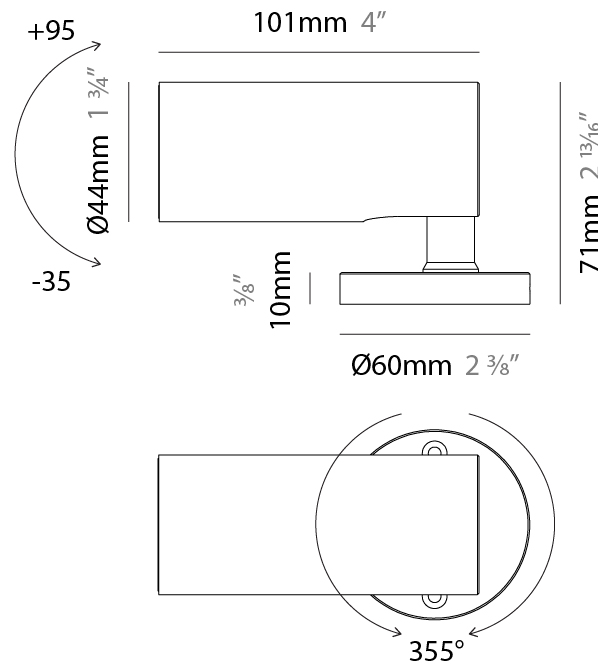

GENERAL

Series: Vario
Subseries: Vario 40
Brand: Unonovesette
Division: Exterior
Mounting Type: Surface
Mounting Location: Above Ground
Subcategory: Flood

PHYSICAL

Shape: Cylinder
Diameter (mm): 44
Diameter (in): 1 3/4
Height (mm): 101
Height (in): 4
Light Distribution: Adjustable / Direct
Weight (kg): 0.27
Weight (lbs): 0.59
Installation Requirement: Surface mounted / Spike / Tree strap
Diffuser: Extra clear tempered / Frosted glass 3mm
Fixture Finish: ANA / ANB / ASB / PSB
Fixture Material: Anodized Aluminum 6026 / Machined Aged Brass
Cable Details: 350mm NS20N PCP 2x0.5 mm2

ELECTRICAL

Lamp Type: LED
Total Output Wattage (W): 3.6
Dimming: Non-Dimmable / 0-10V Dimming
Driver Included: No
Driver Location: Remote
Driver Type: Constant Voltage - Universal
Driver Class: Class 2
Input Voltage (V): 120 - 277
Output Voltage (V): 24

LED

Number of LEDs: 1
Color Temperature (°K): 2200 / 2700 / 3000 / 4000
Nominal Lumen (lm): 173 / 233 / 283 / 343
CRI: >90 CRI
Lamp Life (hrs): 100000

OPTICAL

Optic°: 10 / 23 / 43 / 10x40 / 40x10
Beam Angle: Narrow / Medium / Wide / Elliptical
Adjustability: Rotational 355°

RATINGS AND CERTIFICATIONS

Certified By: Certified for North American Standards
IP rating: IP66
IK Rating: IK07